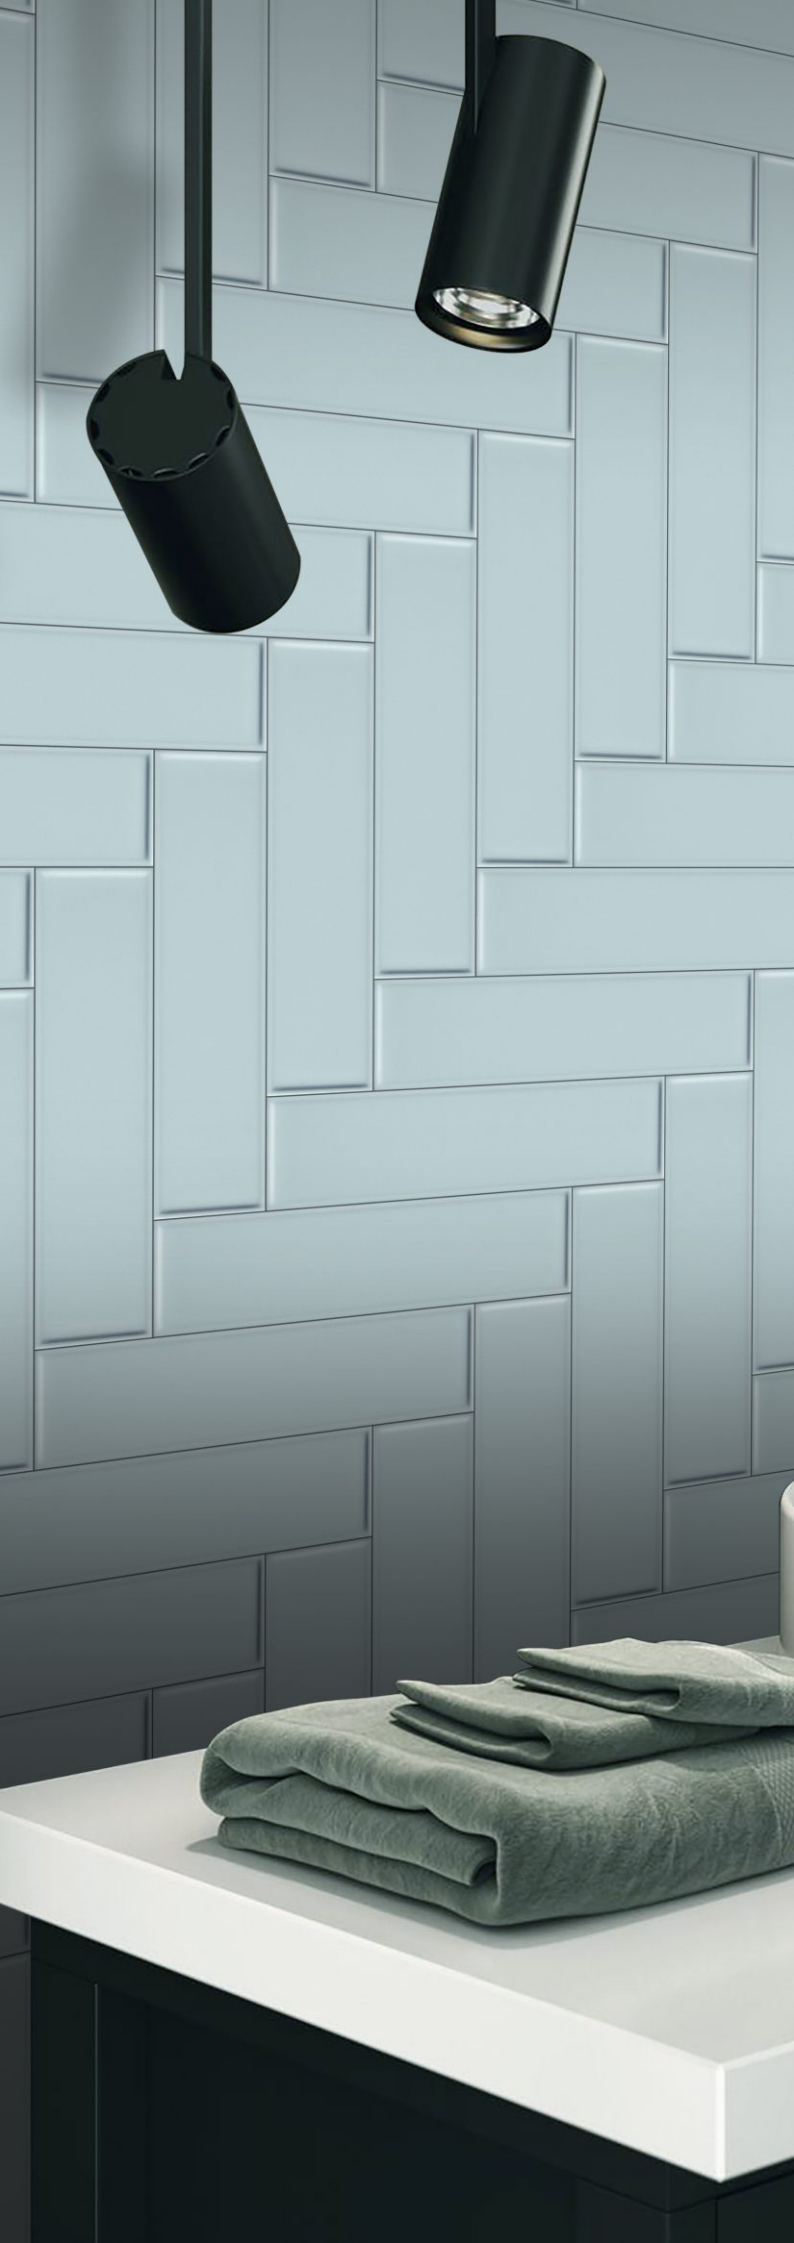

SHALLOW PUNCH - (65x260)

MATT

FOREST GREEN

WHITE

VERMILION

BLACK

GRAPHITE

PEWTER

ALPHANSO

LIGHT PINK

JADE

NAVY BLUE

TEAL GREEN

GLOSSY

FOREST GREEN

WHITE

VERMILION

BLACK

GRAPHITE

PEWTER

ALPHANSO

LIGHT PINK

JADE

NAVY BLUE

TEAL GREEN