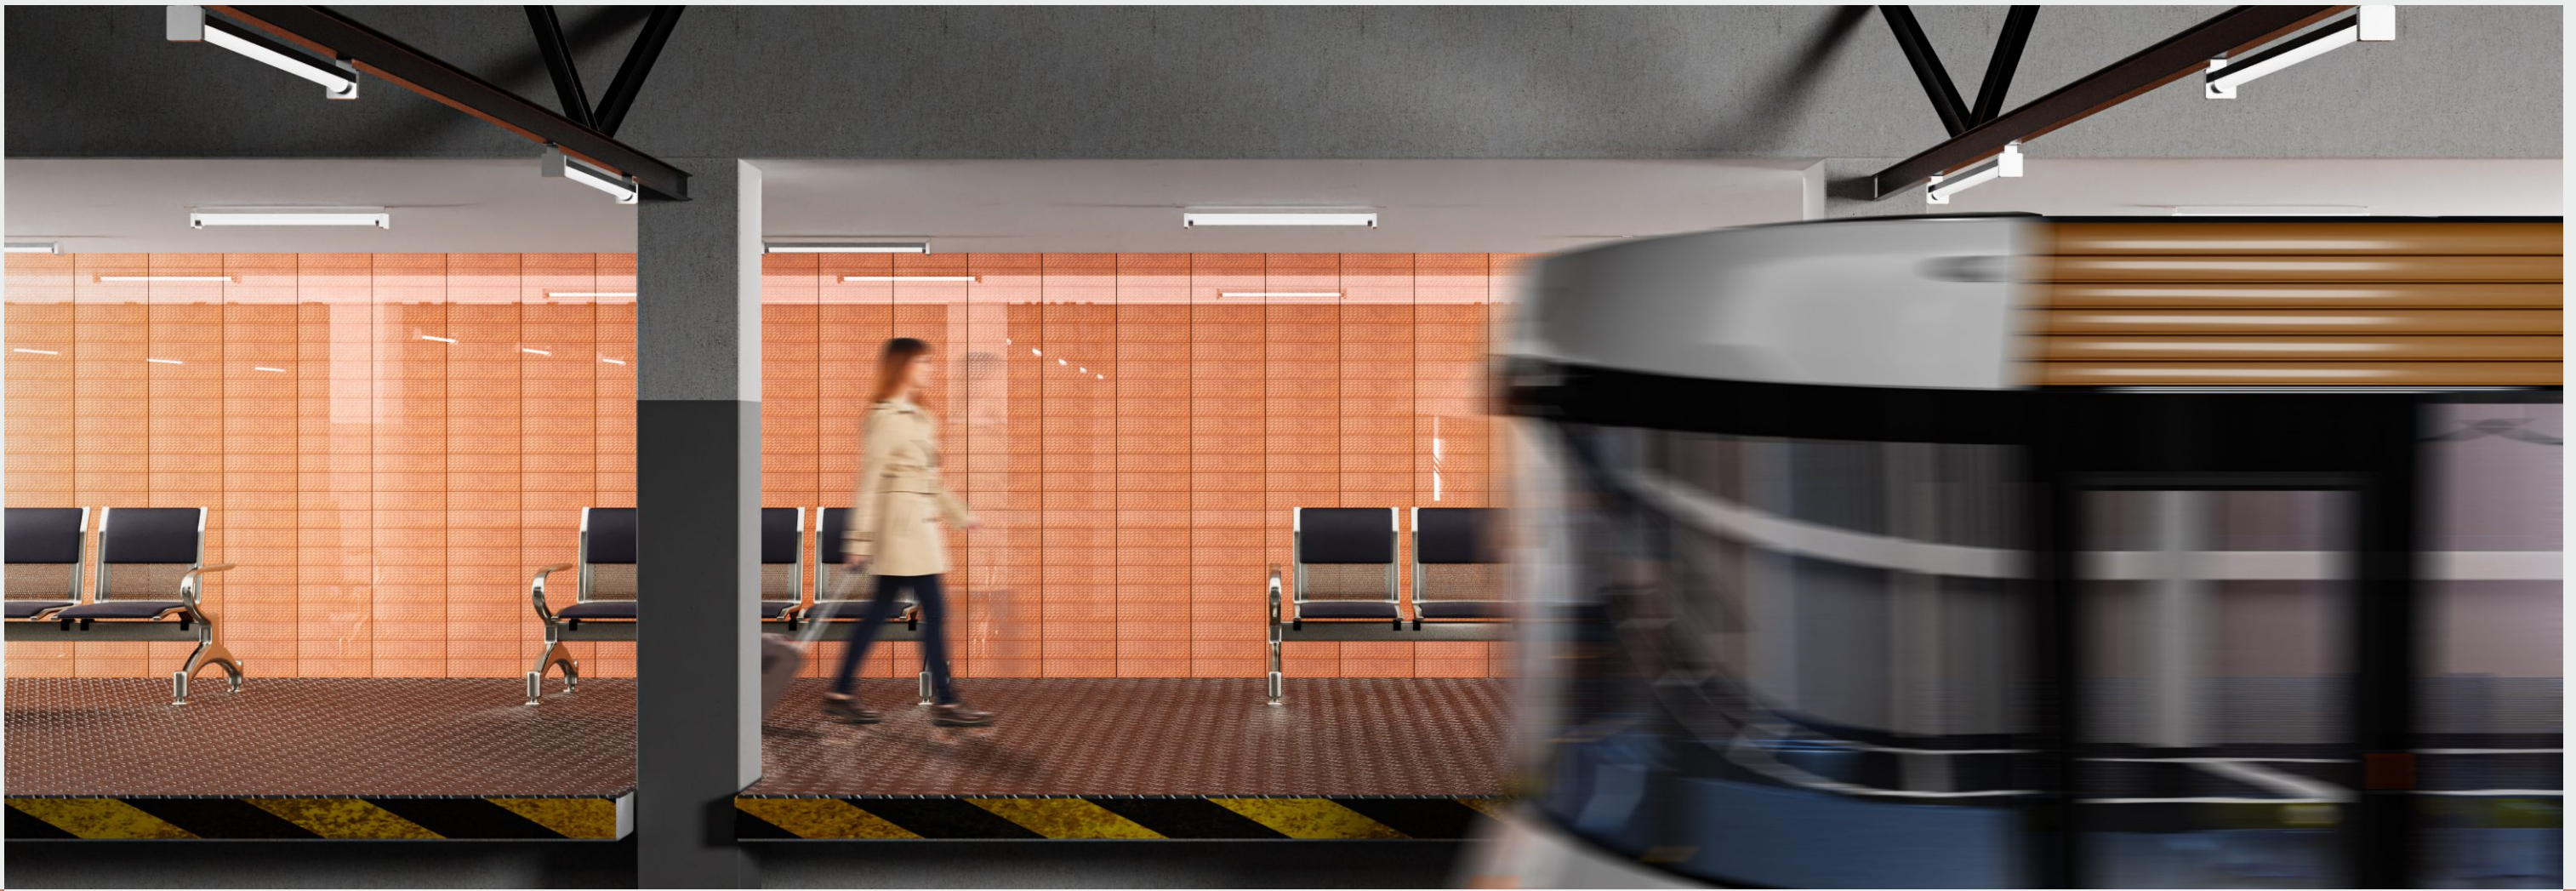

SUBWAY
COLLECTION 2022

SUBWAY DESIGN

Discover the world of Tile

Subway tile has a timeless and unobtrusive appearance that works well in various settings, from ultra-modern to traditional. In general, subway tiles are rectangular and tiny to medium in size. In glossy, undulated, matte, and beveled surfaces, we provide the broadest selection of subway/metro tiles. These tiles are perfect for any space because it gives a luxurious feel.

APPLIANCES

-  Commercial
-  Government
-  Public Place
-  Education
-  Hospitality
-  Religious
-  Entertainment
-  Medical
-  Residential

CLOUDY PUNCH - (75x300)

GLOSSY

WHITE

PEACH

BLACK

TEAL GREEN